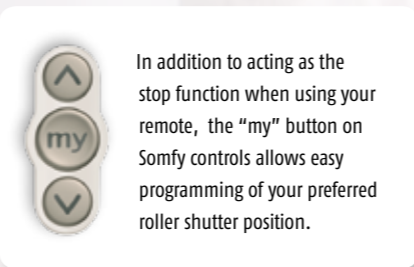

Remote Controls

Somfy remote controls come in a broad range of colours and styles to suit any décor. Ask your Somfy retailer for the complete range.

Silver remote

Patio remote

Lounge remote

In addition to acting as the stop function when using your remote, the "my" button on Somfy controls allows easy programming of your preferred roller shutter position.

16 Channel remote

6 Channel remote with timer

Wall mounted remote

Smoove RTS wall mounted control*

*Choice of modules and frames: modules available in 3 finishes, frames available in 7 finishes

Sensors & Timers